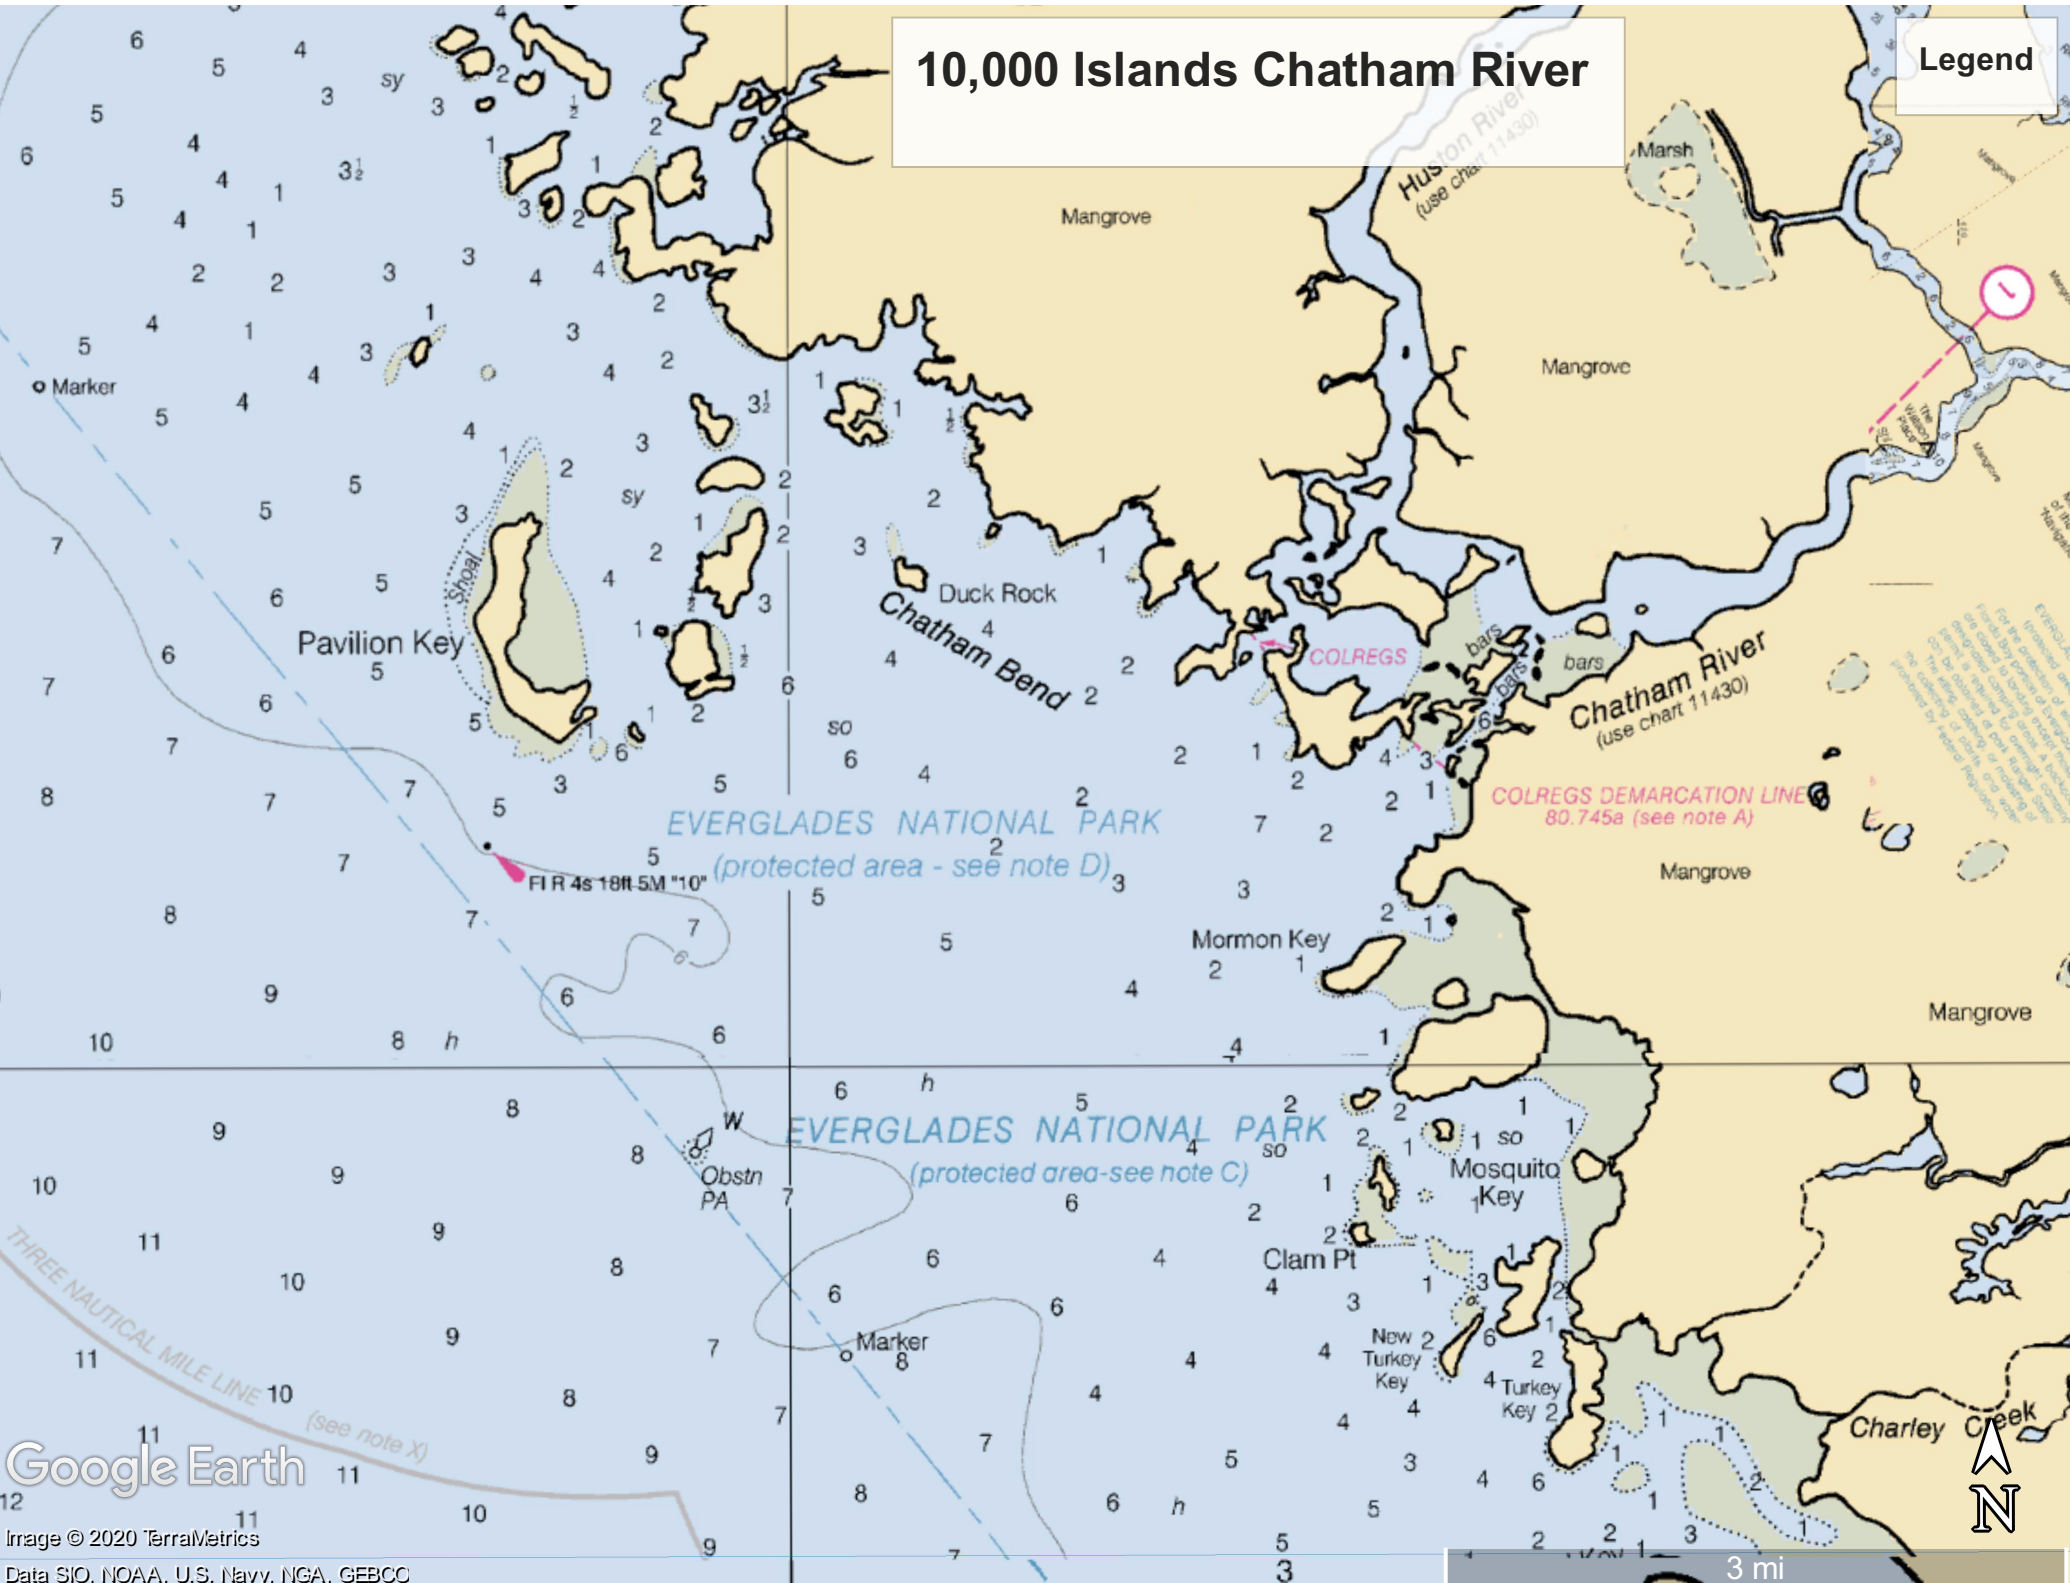

# 10,000 Islands Chatham River

Legend

Google Earth