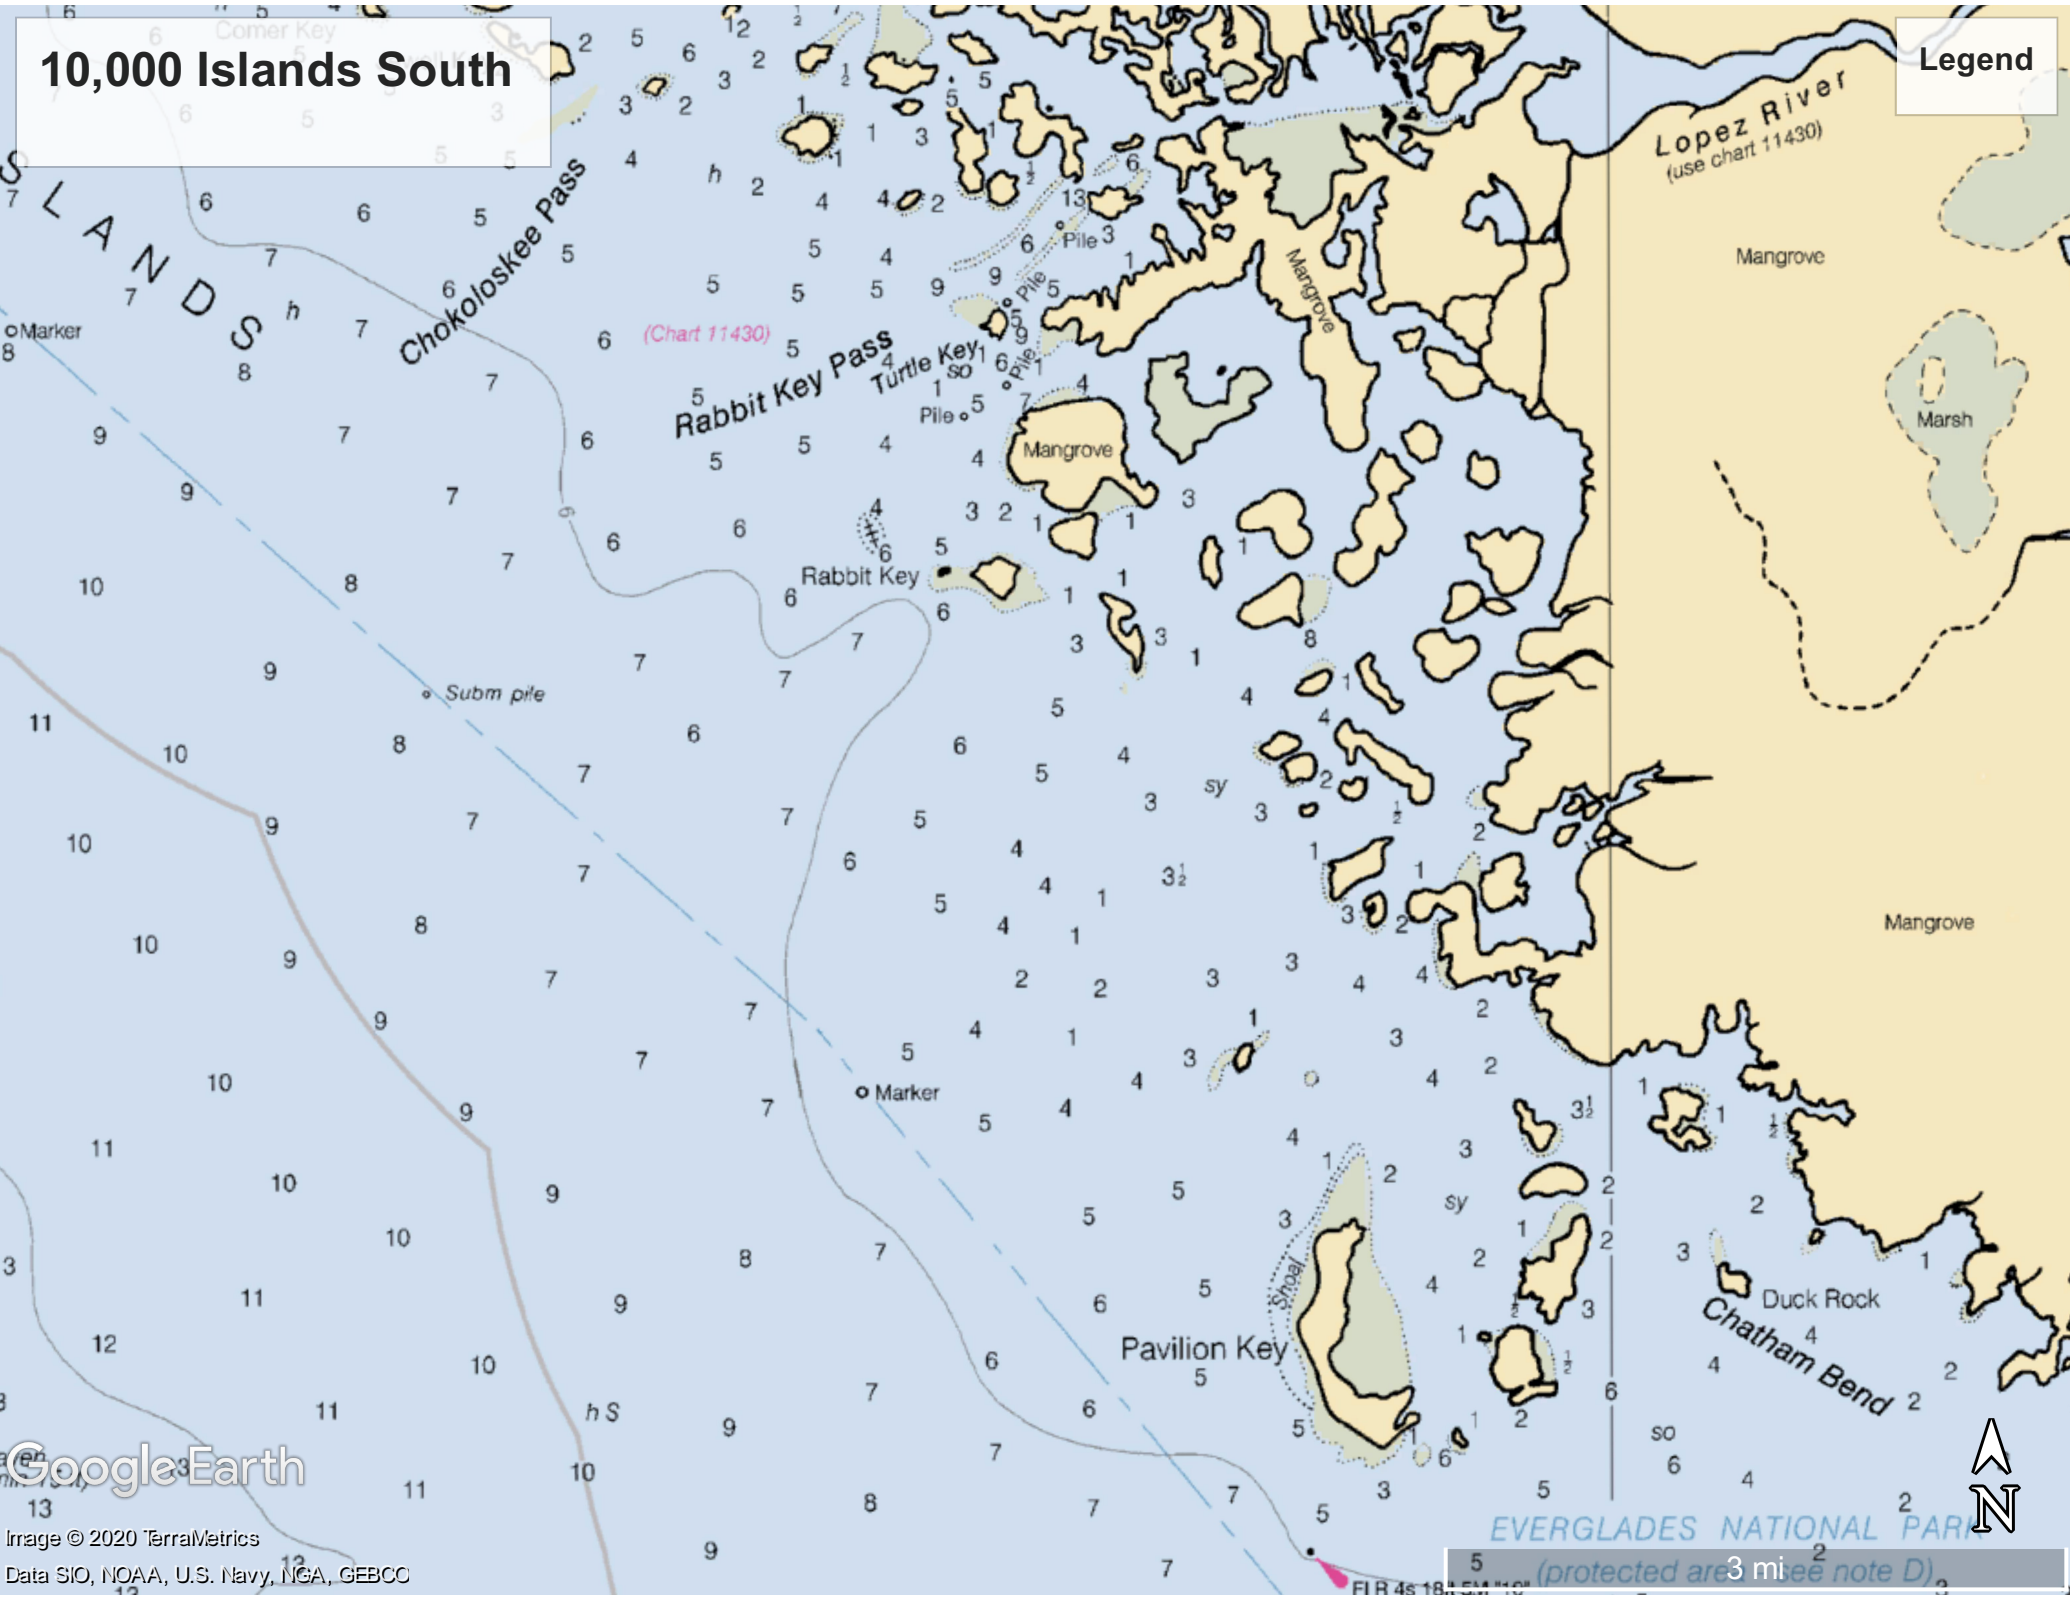

10,000 Islands South

Legend

Google Earth

Image © 2020 TerraMetrics
Data SIO, NOAA, U.S. Navy, NGA, GEBCO

EVERGLADES NATIONAL PARK

(protected area 3 miles note D)